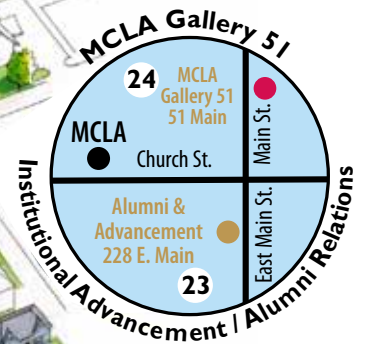

MCLA Campus Map

1. Bowman Hall

- Art
- Chemistry
- Math
- Physics
- Psychology

2. Freel Library

- Advising Office
- Center for Student Success and Engagement (CSSE)
- Computer Services
- Learning Services

3. Eldridge Hall

- Academic Affairs
- Career Services
- Financial Aid
- Institutional Research
- President's Office
- Registrar
- Student Accounts

4. Mark Hopkins Hall

- Education
- English/Communications
- Honors Center
- Human Resources
- TV Studio