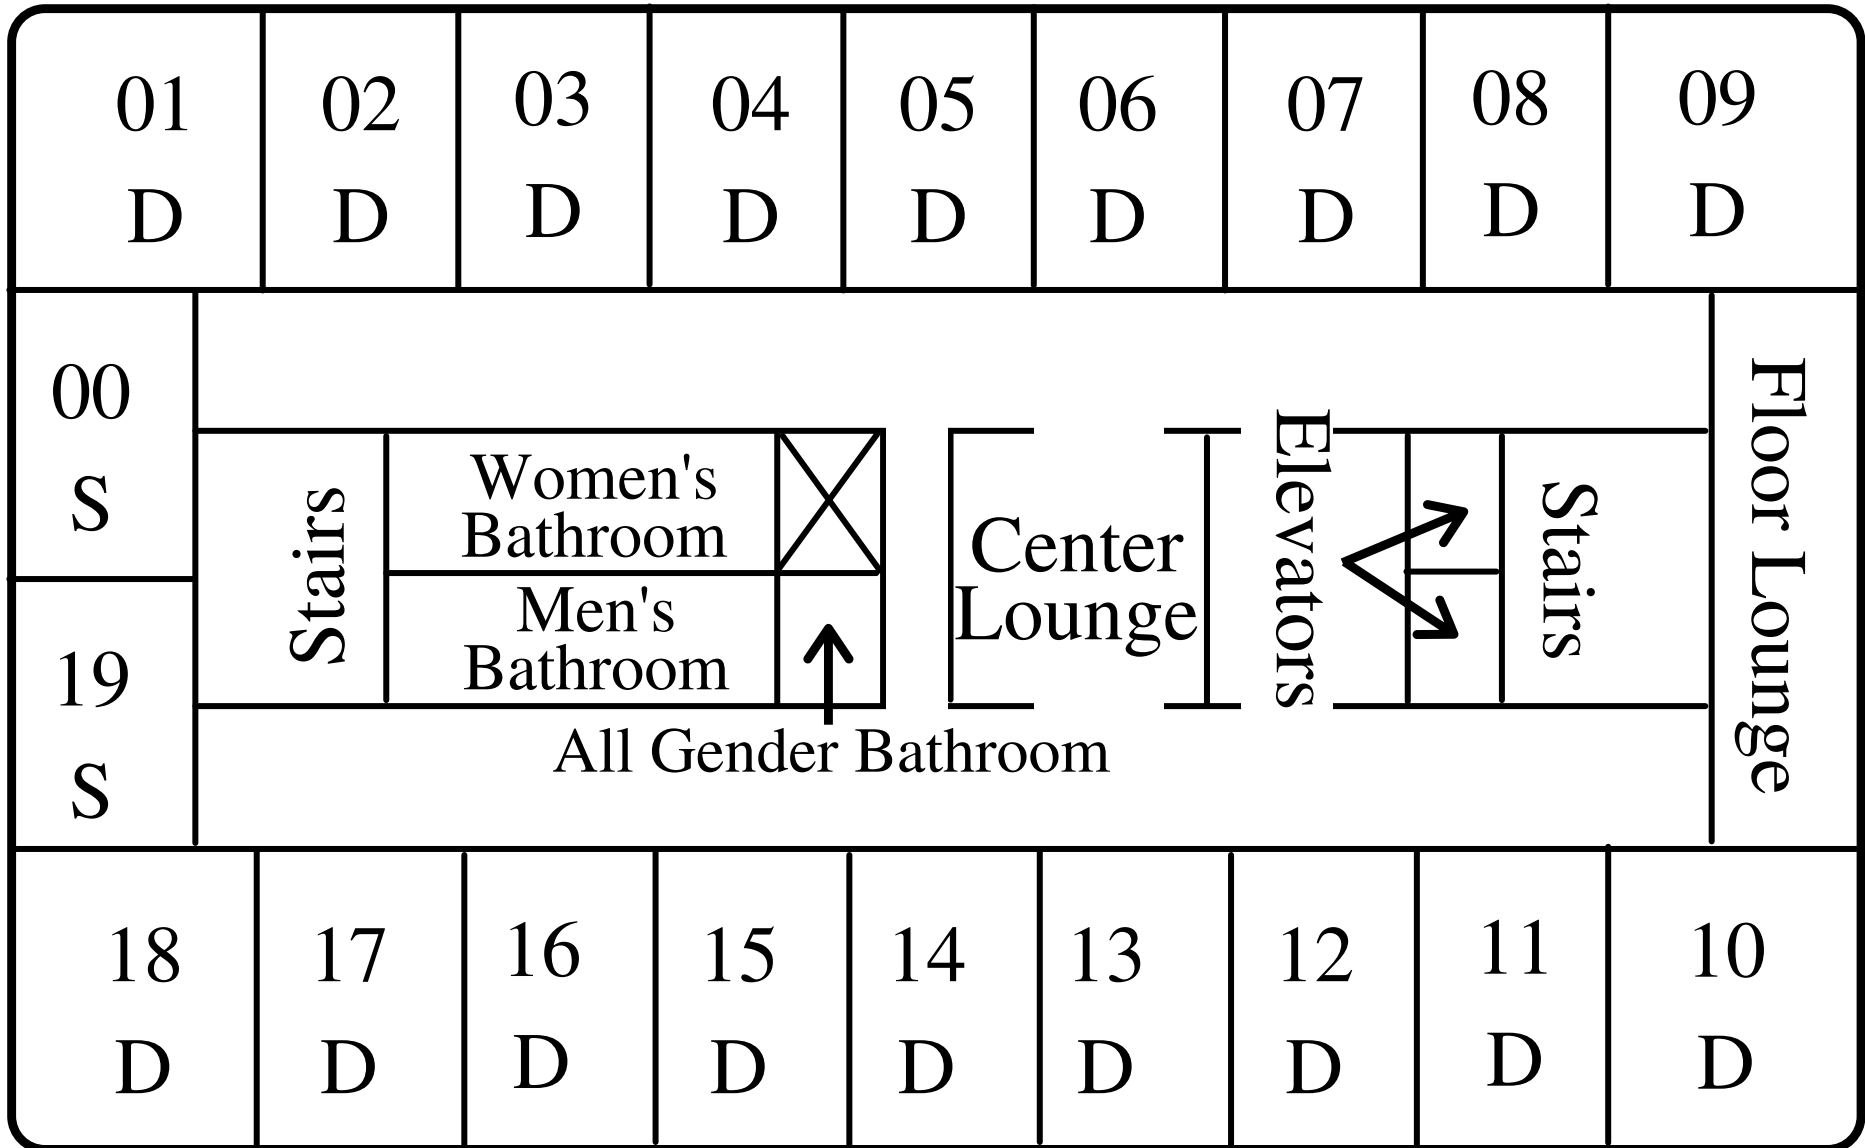

Hoosac Hall Sample Floor Plan

Front Side of Building

Key:
 S = Design Single Bedroom
 D = Design Double Bedroom

Back Side of Building